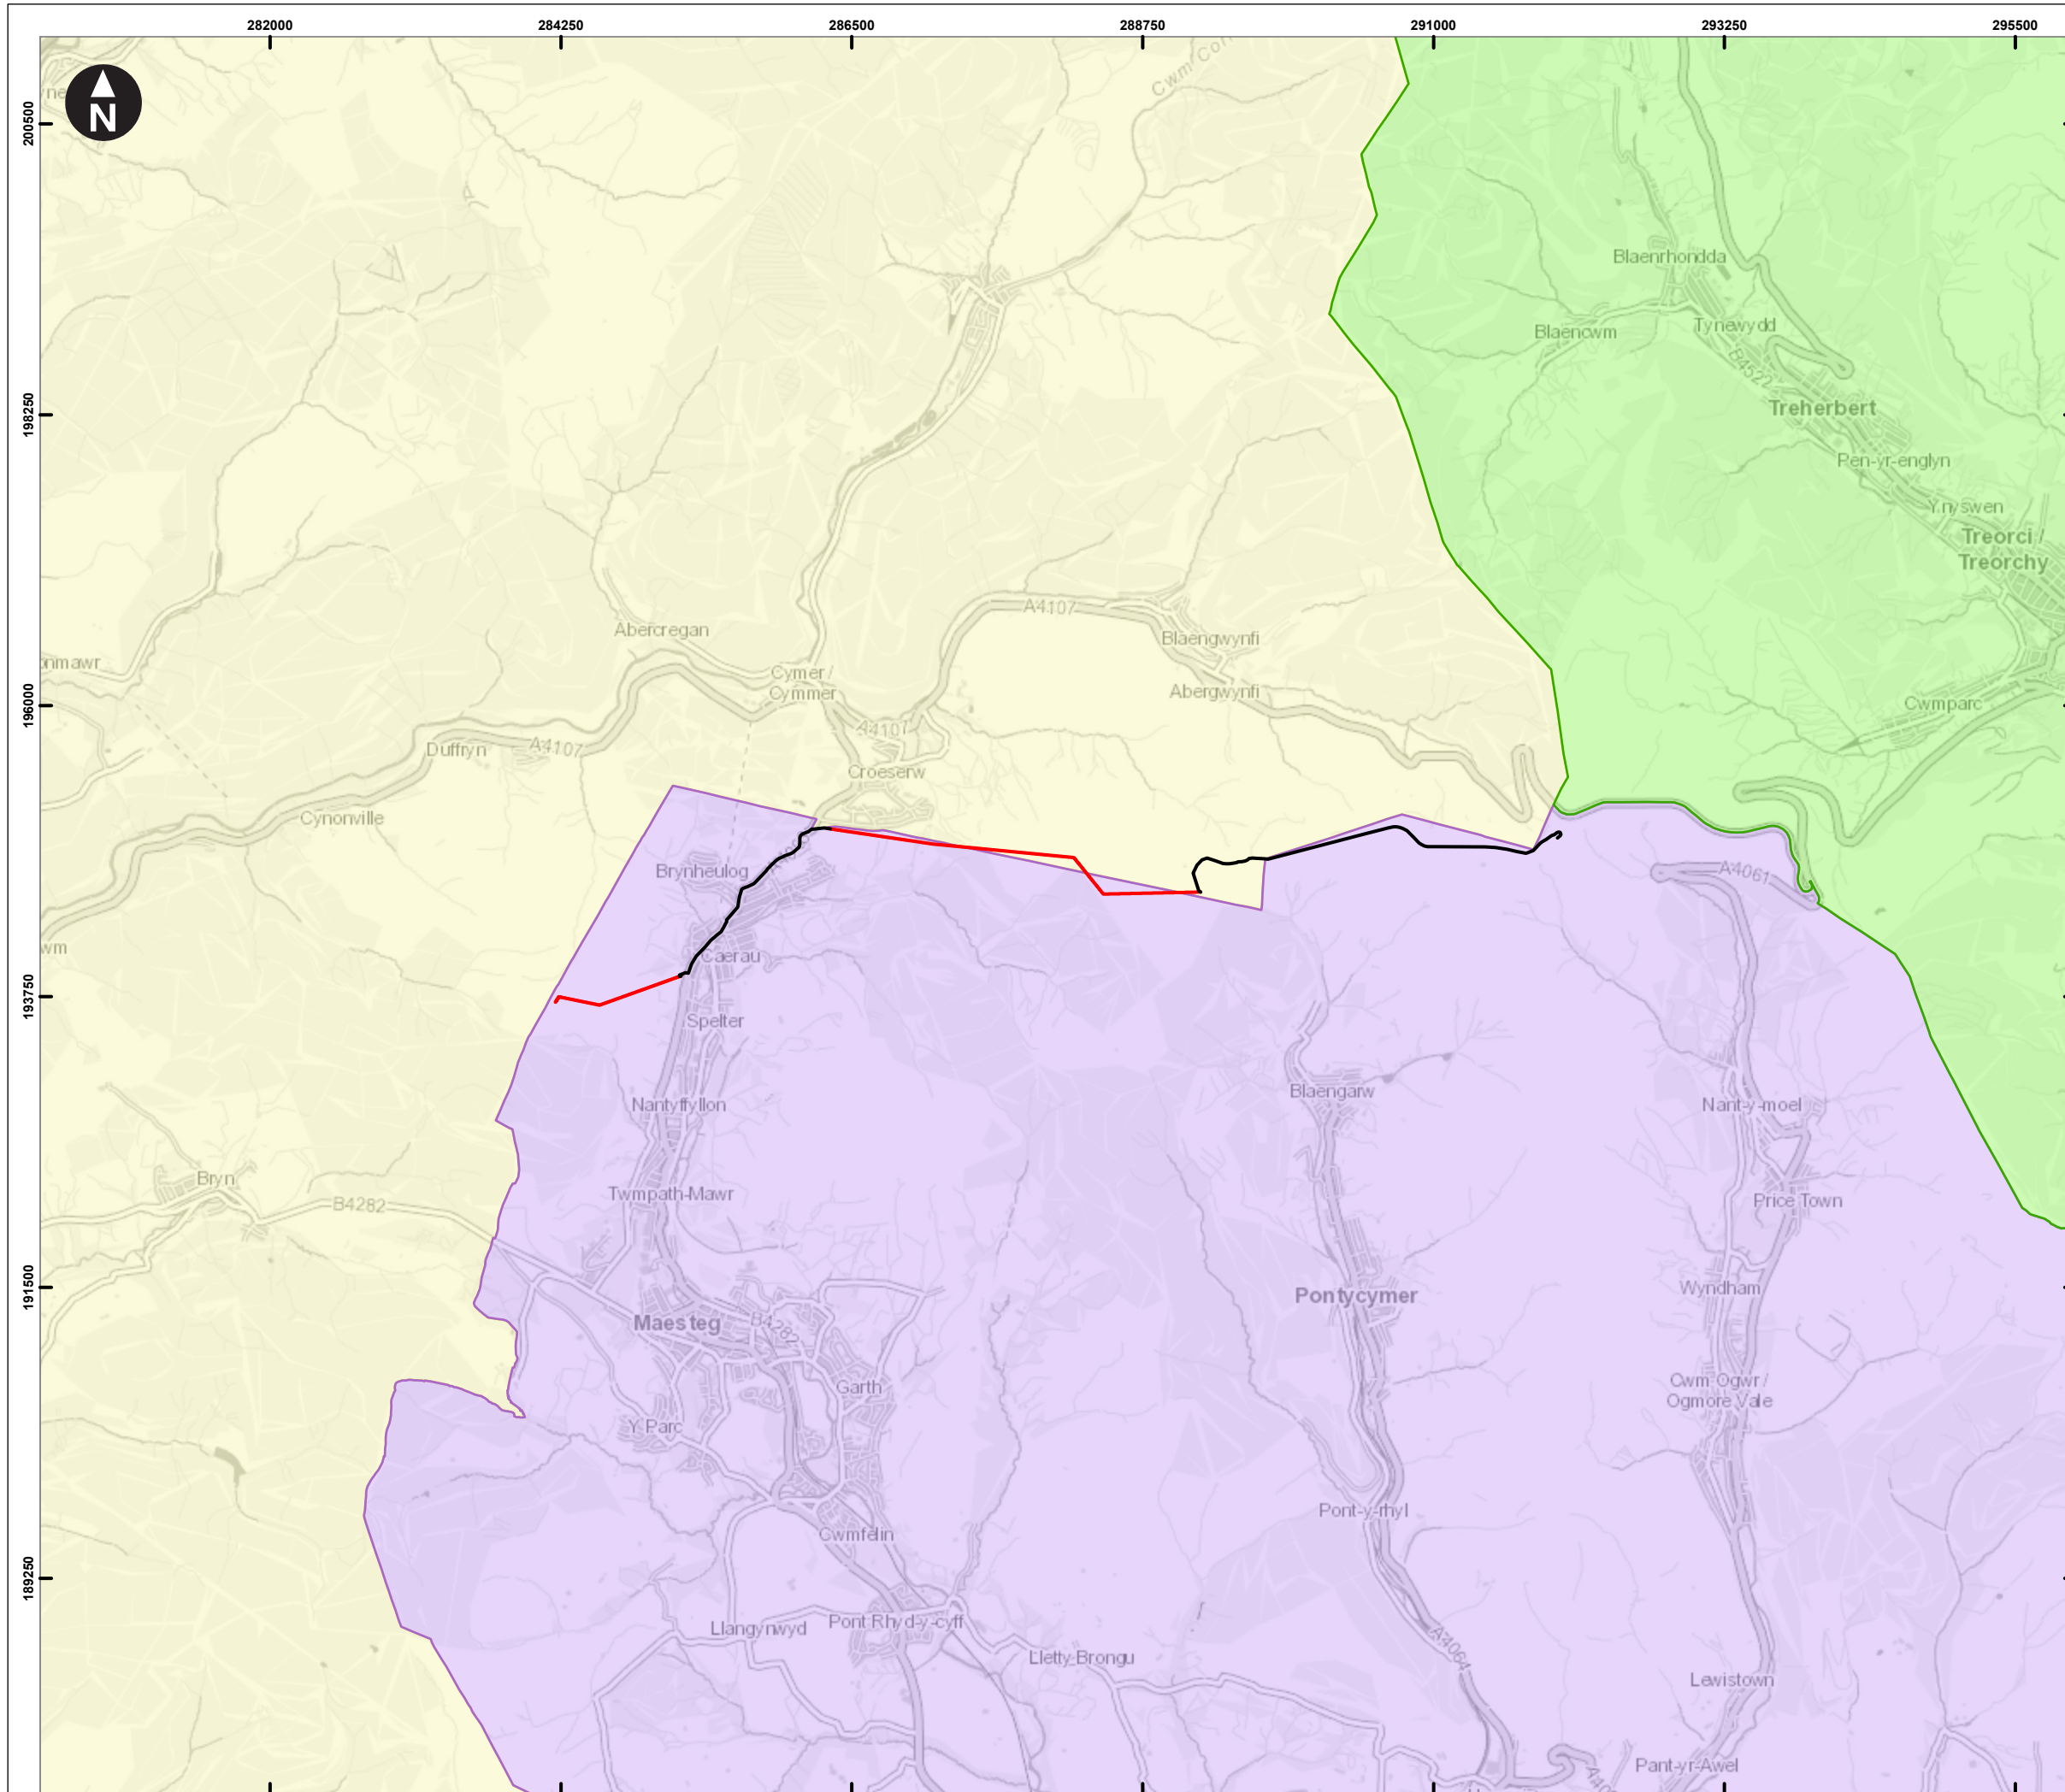

C:\Users\UKEXH77\WSP - GIS\02\_APRX\UK0028130\_UpperOgmore\_0074\_v2.aprx Originator: UKEXH777

- Key**
- Overhead Line
  - Underground Cable
- District Council Boundary**
- Castell-nedd Port Talbot - Neath Port Talbot
  - Pen-y-bont ar Ogwr - Bridgend
  - Rhondda Cynon Taf - Rhondda Cynon Taf

OS Open Greyscale: Contains OS data © Crown Copyright and database right 2020

National Grid Electricity Distribution  
 Upper Ogmore Grid Connection  
 Environmental Statement  
 Chapter 4 - Project Description

**Figure 4.2**  
**District Council Boundaries**

October 2025